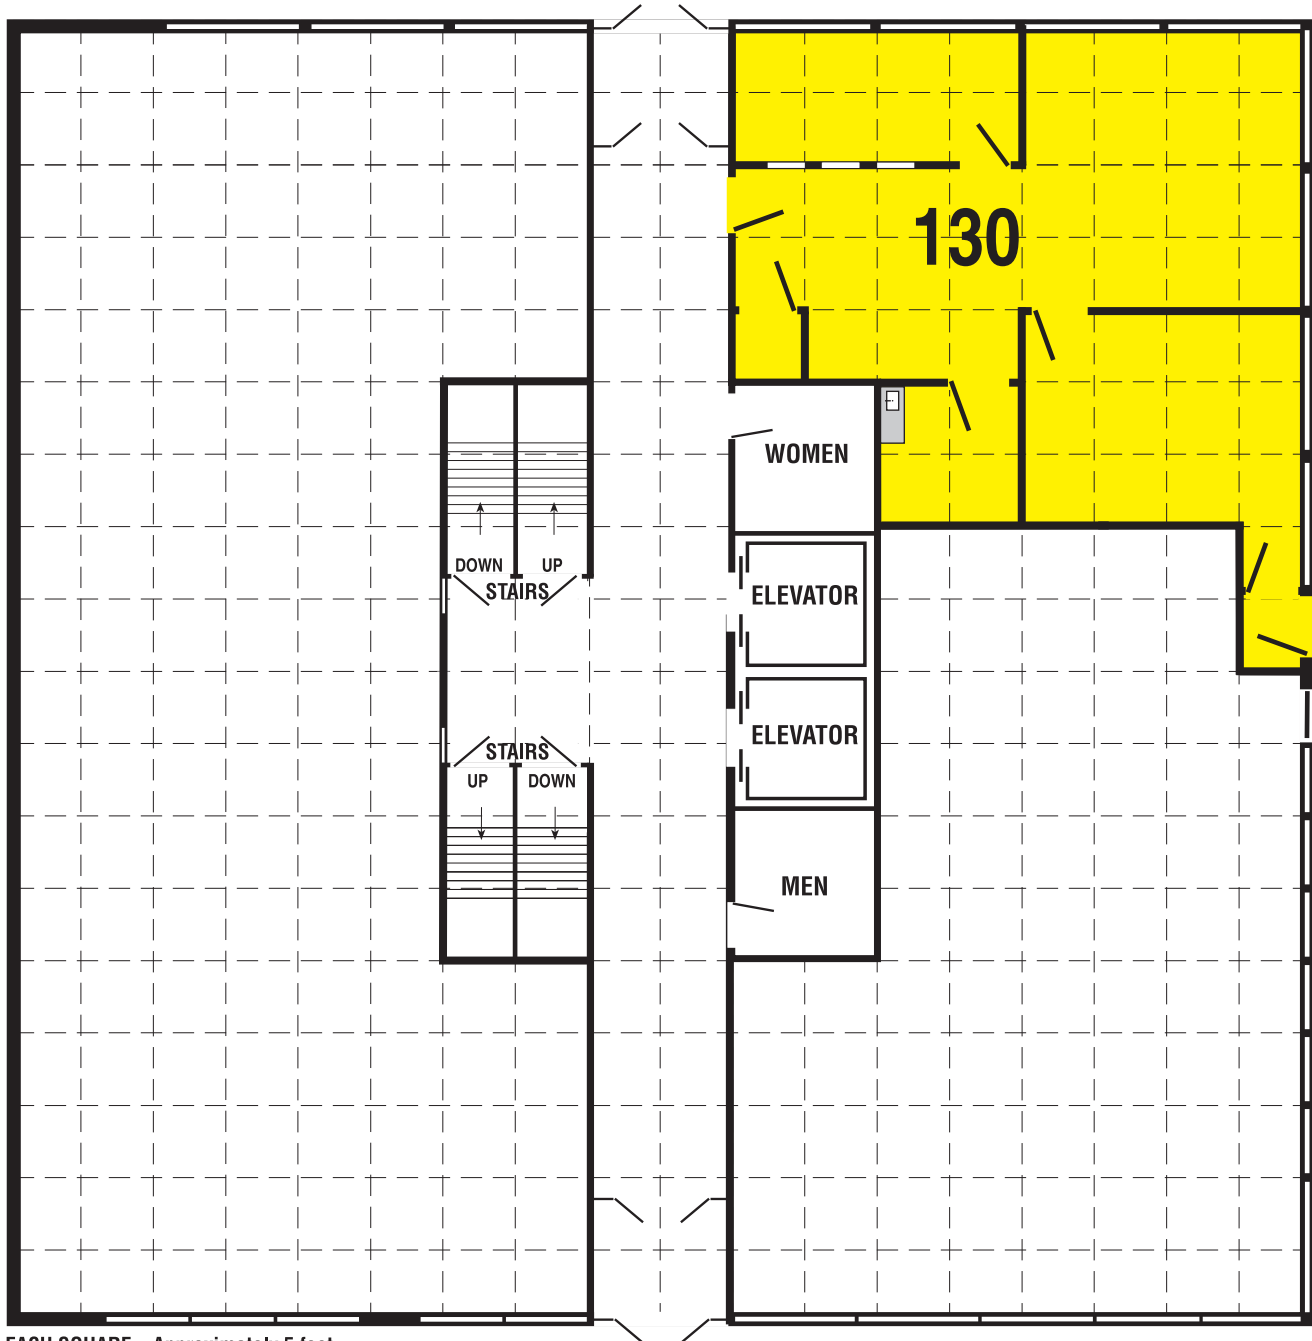

WESBANCO BUILDING
2000 West Henderson Road
Columbus, Ohio 43220

EACH SQUARE = Approximately 5 feet

FIRST FLOOR

SUITE 130

2.69% TOTAL AREA

1350 SQ. FT. NET

+ 162 SQ. FT. COMMON

= 1512 SQ. FT. GROSS