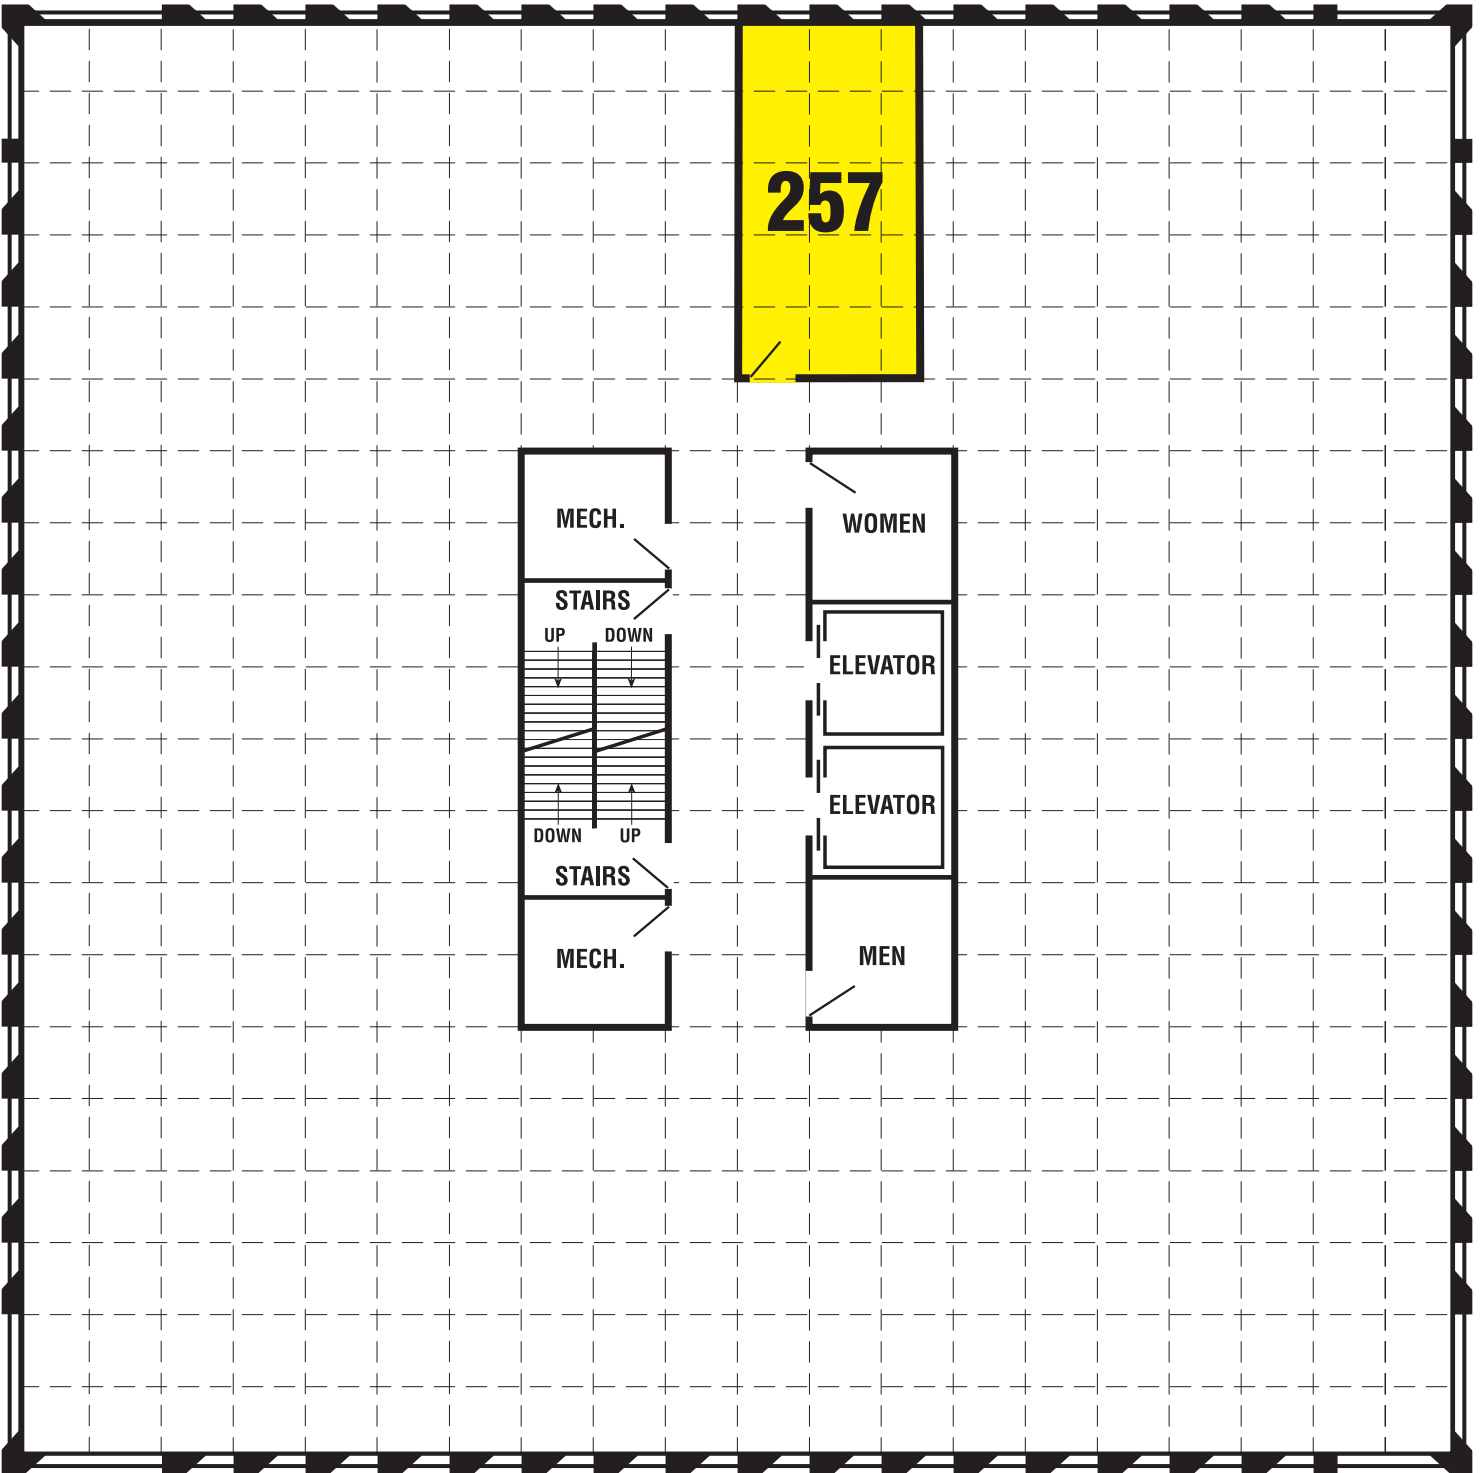

WESBANCO BUILDING
2000 West Henderson Road
Columbus, Ohio 43220

EACH SQUARE = Approximately 5 feet

SECOND FLOOR

SUITE 257

.597% TOTAL AREA

300 SQ. FT. NET

+ 36 SQ. FT. COMMON

= 366 SQ. FT. GROSS