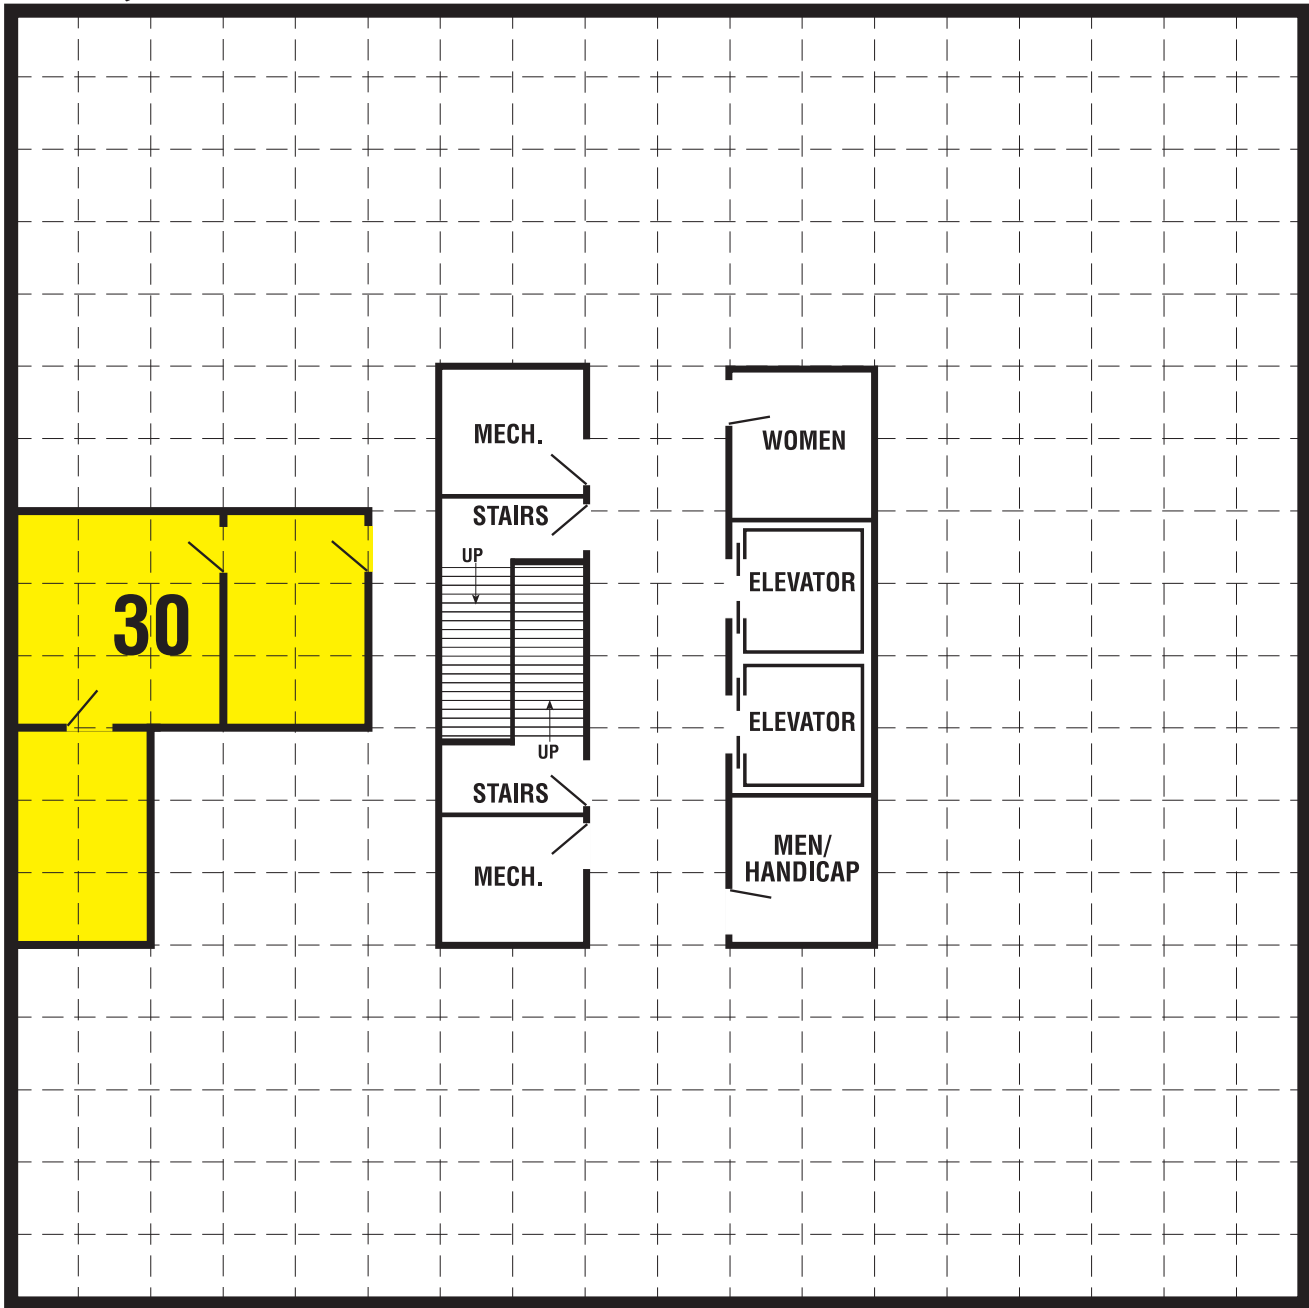

WESBANCO BUILDING
2000 West Henderson Road
Columbus, Ohio 43220

EACH SQUARE = Approximately 5 feet

LOWER LEVEL

SUITE 30

1.05% TOTAL AREA

525 SQ. FT. NET

+ 63 SQ. FT. COMMON

= 588 SQ. FT. GROSS