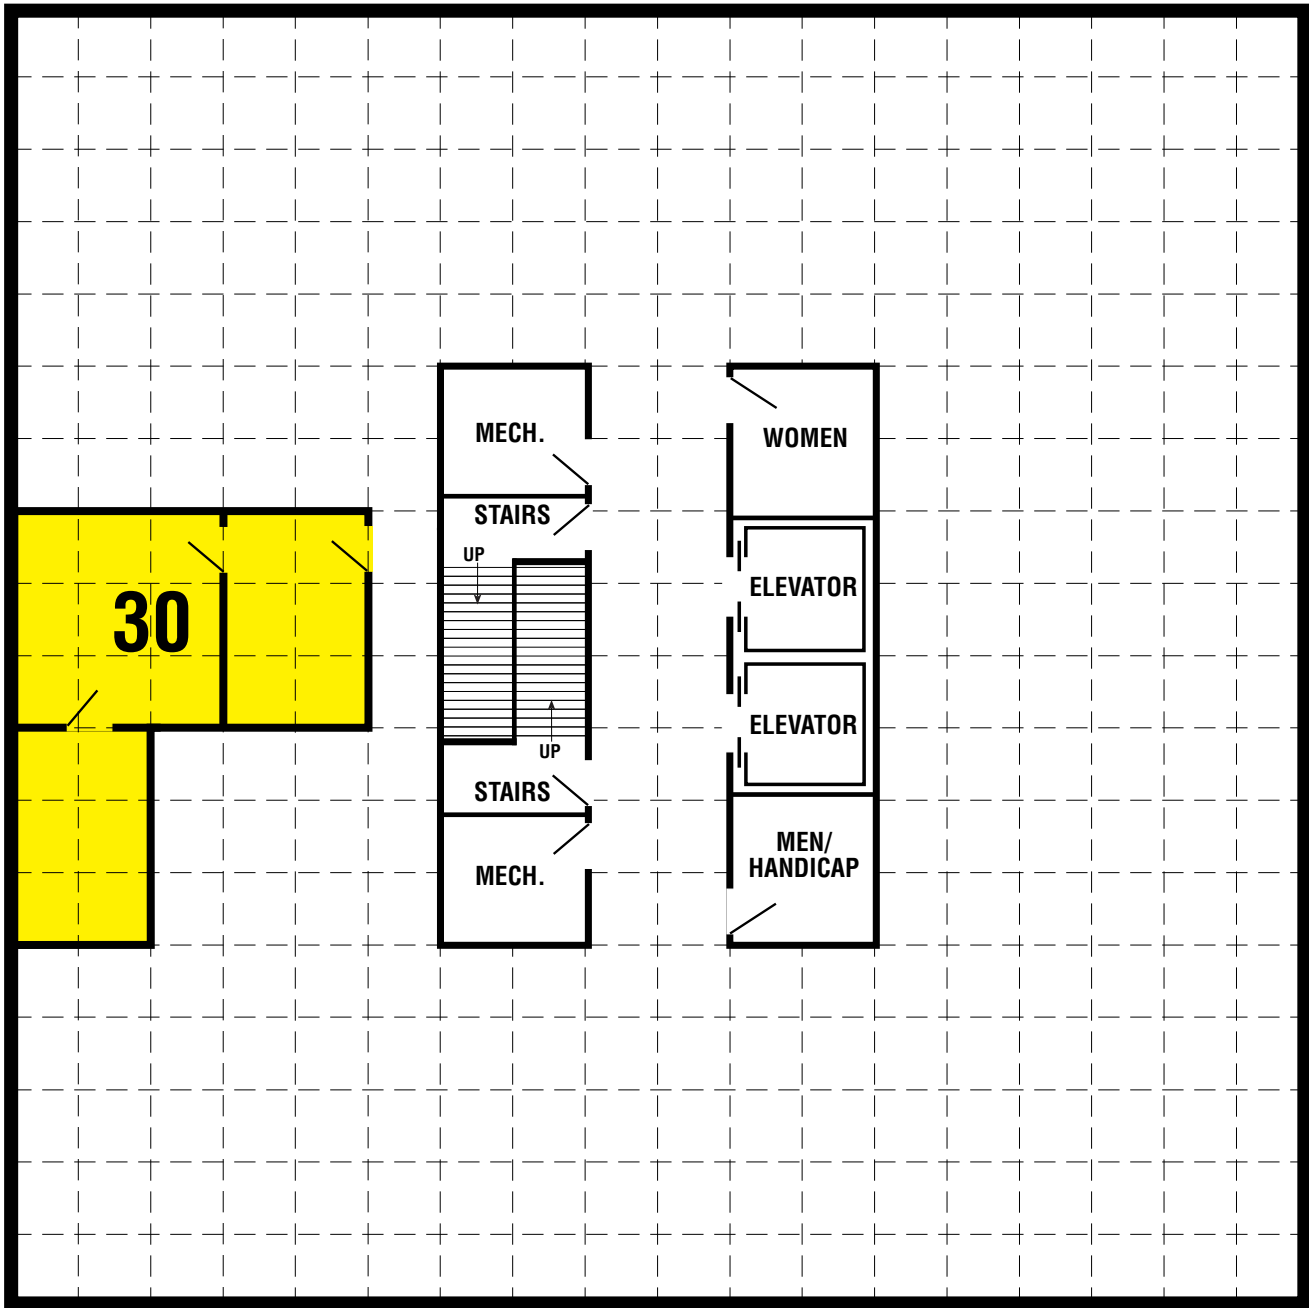

AMTRUST BANK BUILDING
2000 West Henderson Road
Columbus, Ohio 43220

EACH SQUARE = Approximately 5 feet

LOWER LEVEL

SUITE 30

1.05% TOTAL AREA

525 SQ. FT. NET

+ 63 SQ. FT. COMMON

= 588 SQ. FT. GROSS