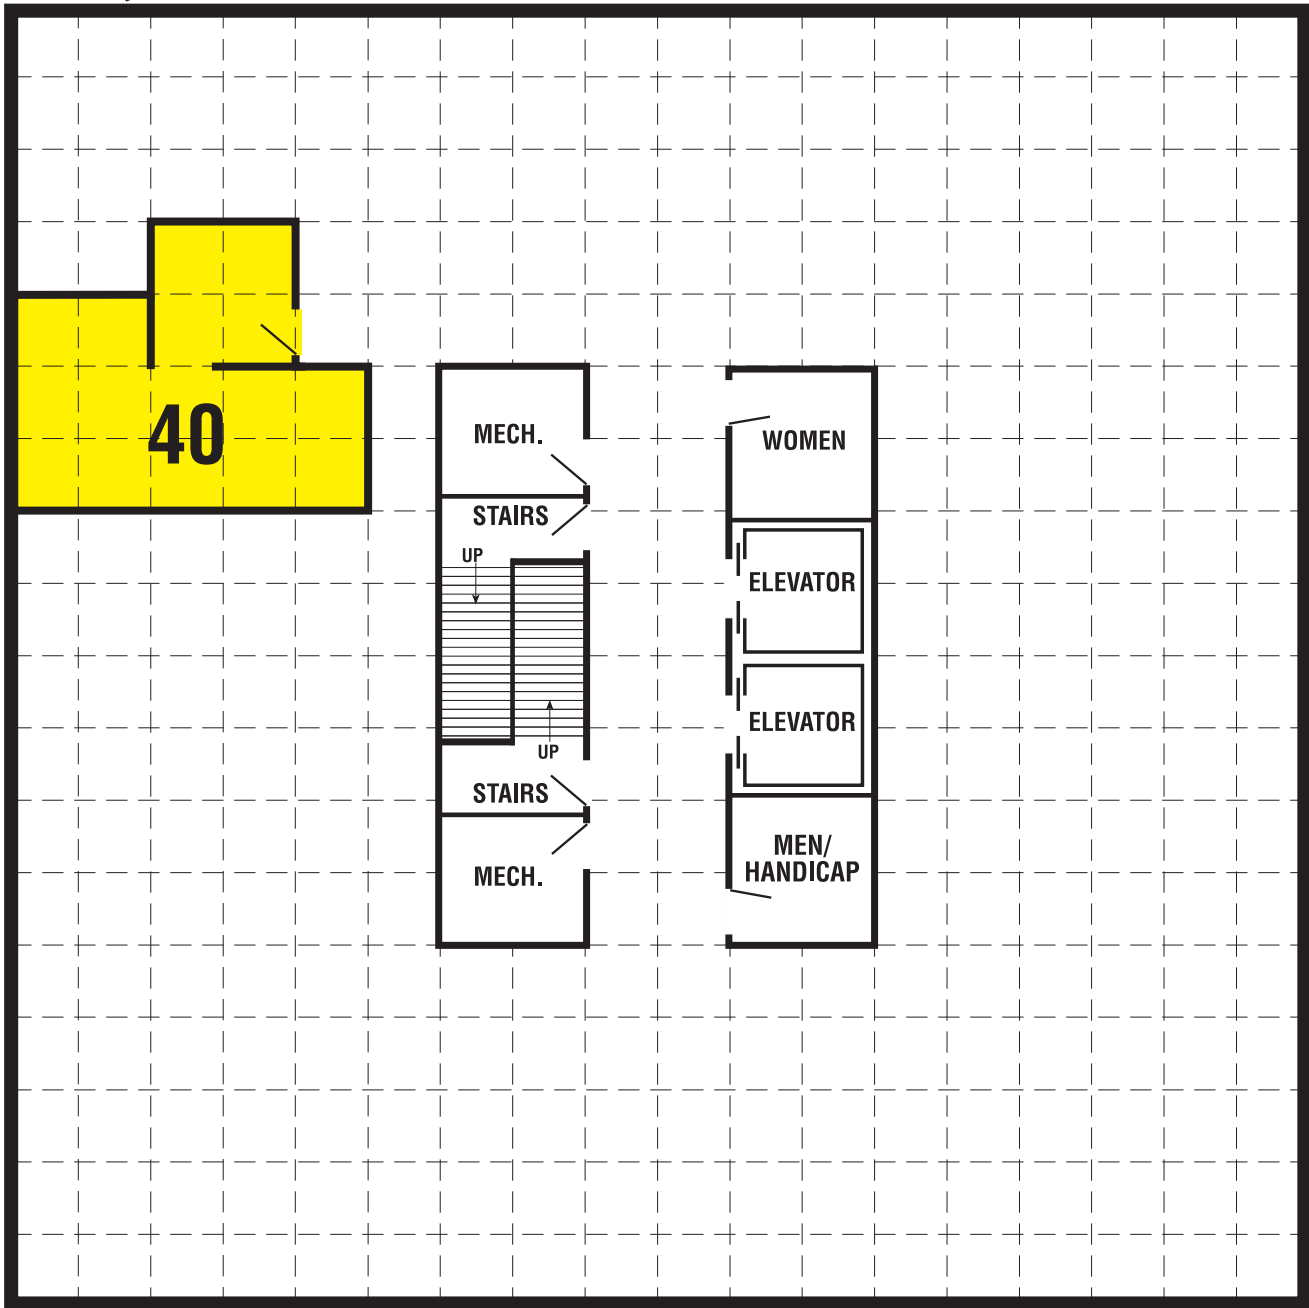

**WESBANCO BUILDING**  
**2000 West Henderson Road**  
**Columbus, Ohio 43220**

EACH SQUARE = Approximately 5 feet

**LOWER LEVEL**

SUITE 40

.797% TOTAL AREA

400 SQ. FT. NET

+ 48 SQ. FT. COMMON

= 448 SQ. FT. GROSS