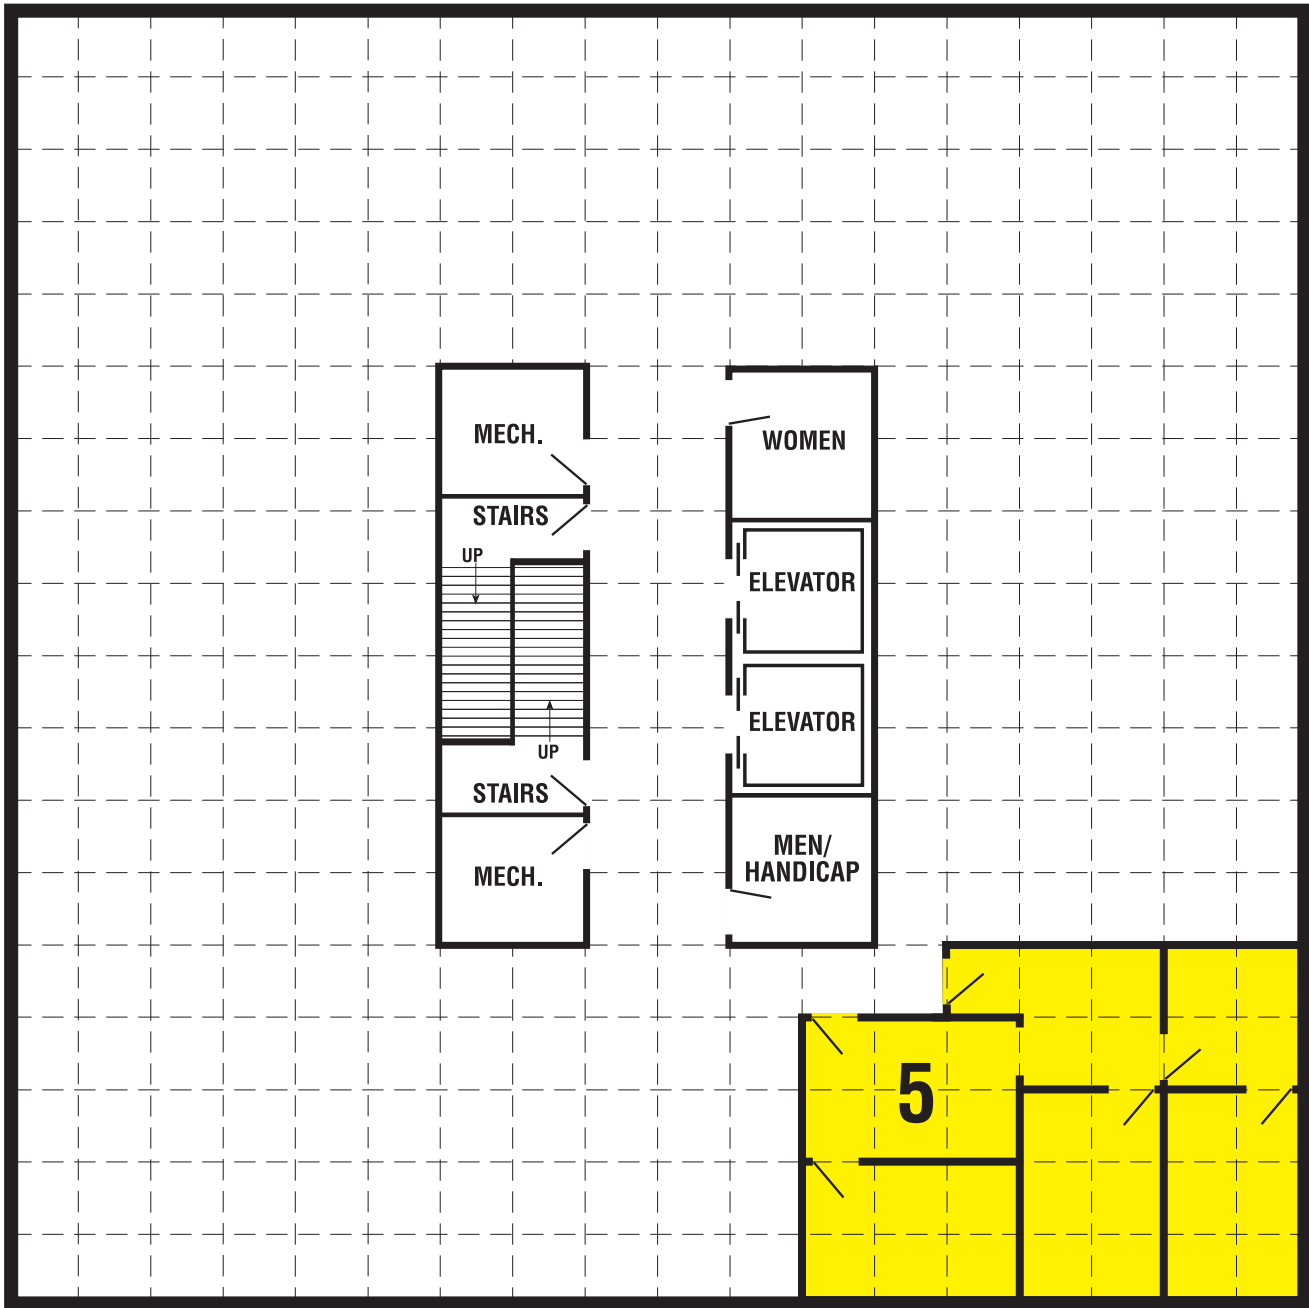

**WESBANCO BUILDING**  
**2000 West Henderson Road**  
**Columbus, Ohio 43220**

EACH SQUARE = Approximately 5 feet

**LOWER LEVEL**

SUITE 5

1.64% TOTAL AREA

825 SQ. FT. NET

+ 99 SQ. FT. COMMON

= 924 SQ. FT. GROSS