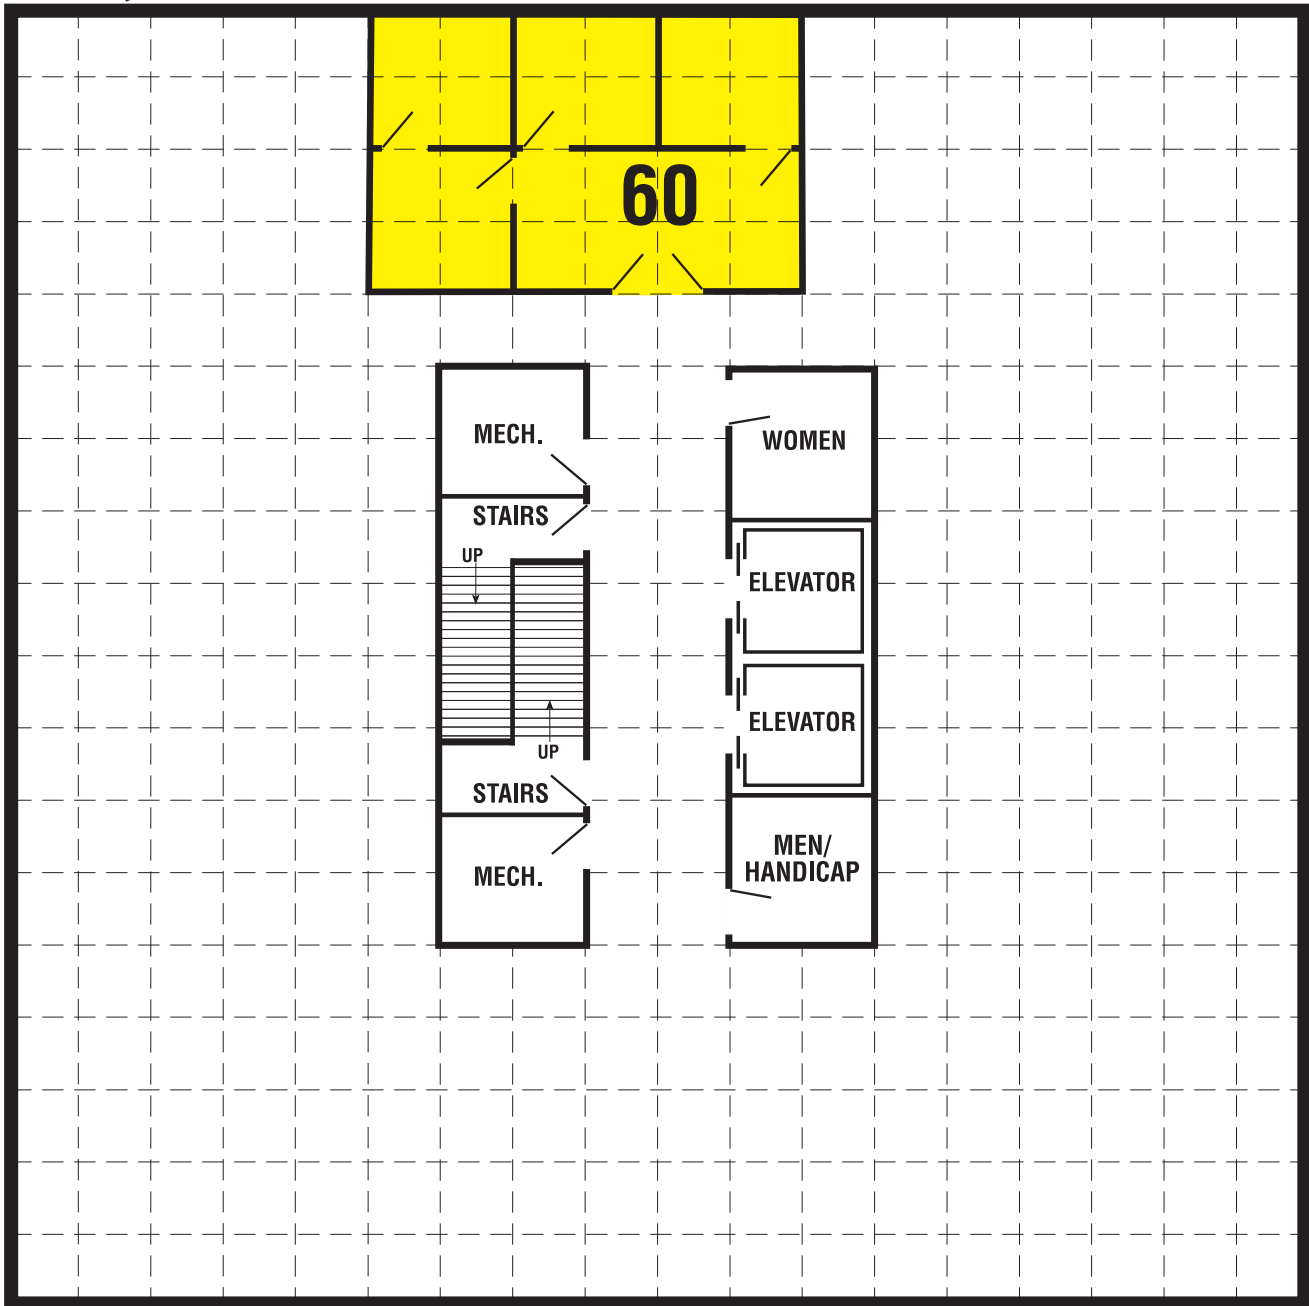

WESBANCO BUILDING
2000 West Henderson Road
Columbus, Ohio 43220

EACH SQUARE = Approximately 5 feet

LOWER LEVEL

SUITE 60

1.293% TOTAL AREA

600 SQ. FT. NET

+ 72 SQ. FT. COMMON

= 672 SQ. FT. GROSS