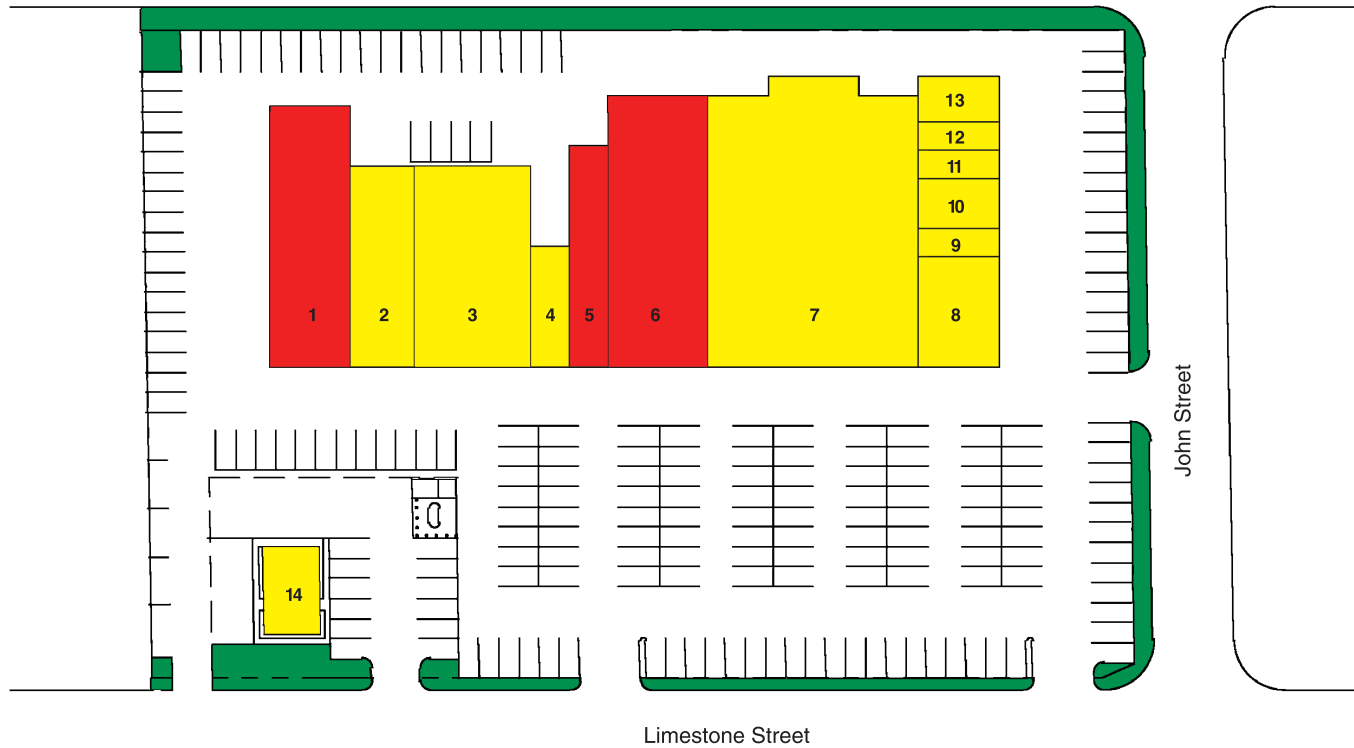

SOUTHGATE CENTER

TENANT	SQ. FT.
1 AVAILABLE	5,200
2 Player's Club Internet Cafe'	3,264
3 Beauty Supply Depot	6,000
4 Jackson Hewitt	1,200
5 AVAILABLE	2,200
6 AVAILABLE	6,750
7 Family Dollar Store	14,625
8 Little Caesars Pizza	2,200
9 International Groceries	600
10 Page Lot Wireless	1,000
11 Beautyrama Act 2	640
12 The Shop	640
13 Instant Tax Service	1,000
14 Church's	1,260