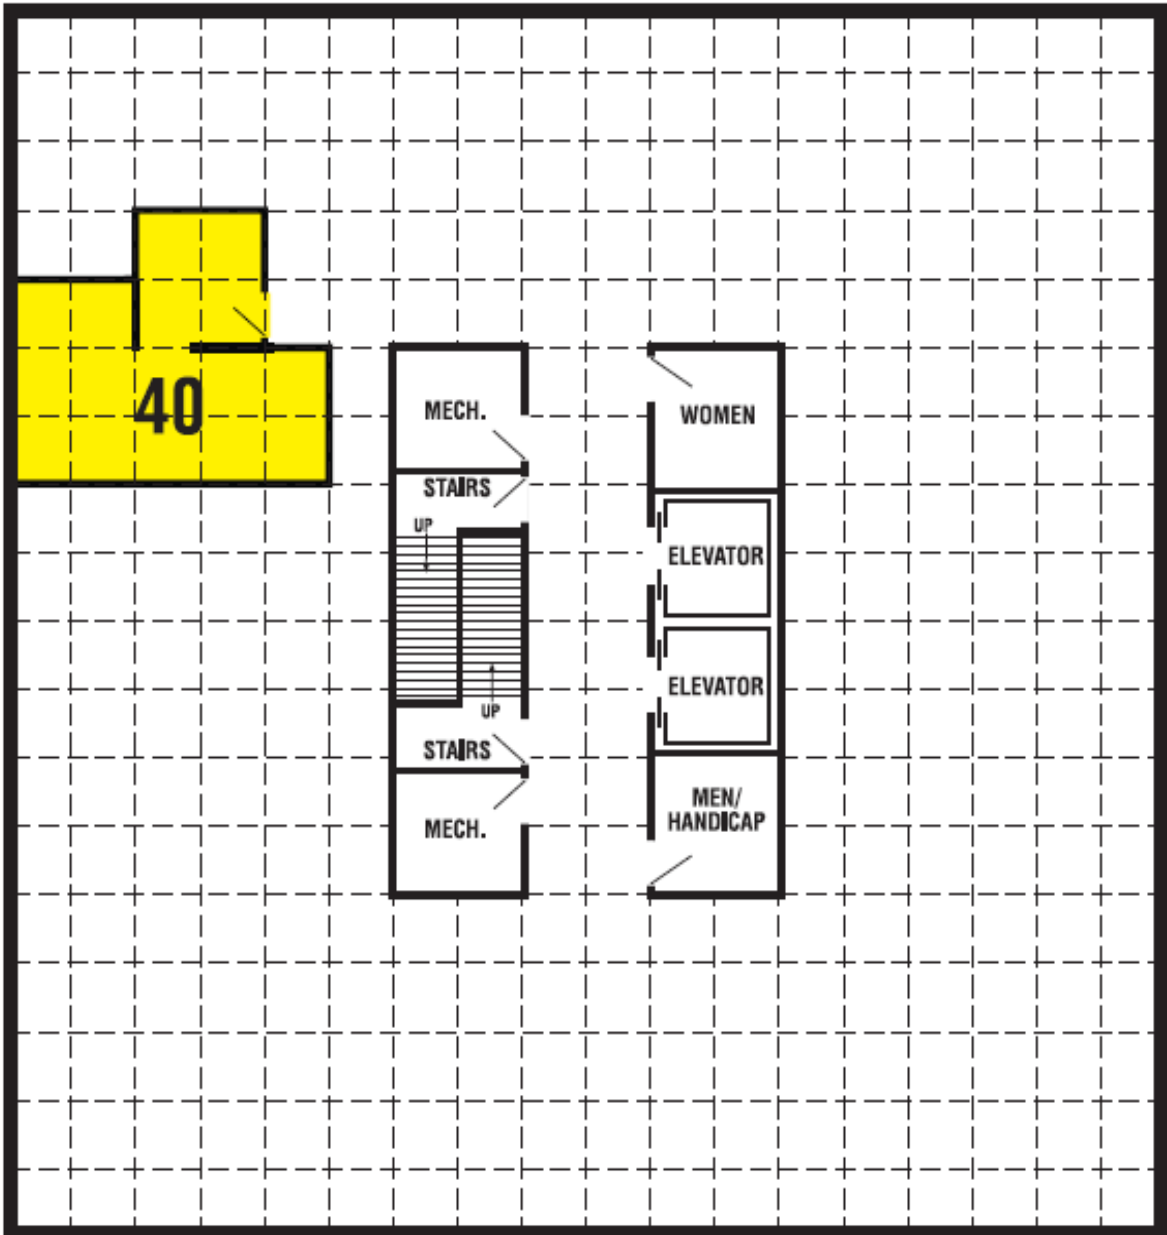

# WesBanco Bank Building

2000 West Henderson Road  
Columbus, Ohio 43220

EACH SQUARE = Approximately 5 feet

## LOWER LEVEL

SUITE 40

.7971% TOTAL AREA

400 SQ. FT. NET

+ 48 SQ. FT. COMMON

= 448 SQ. FT. GROSS

\$ 13.00 PER SQ. FT. / \$ 485.33 PER MONTH