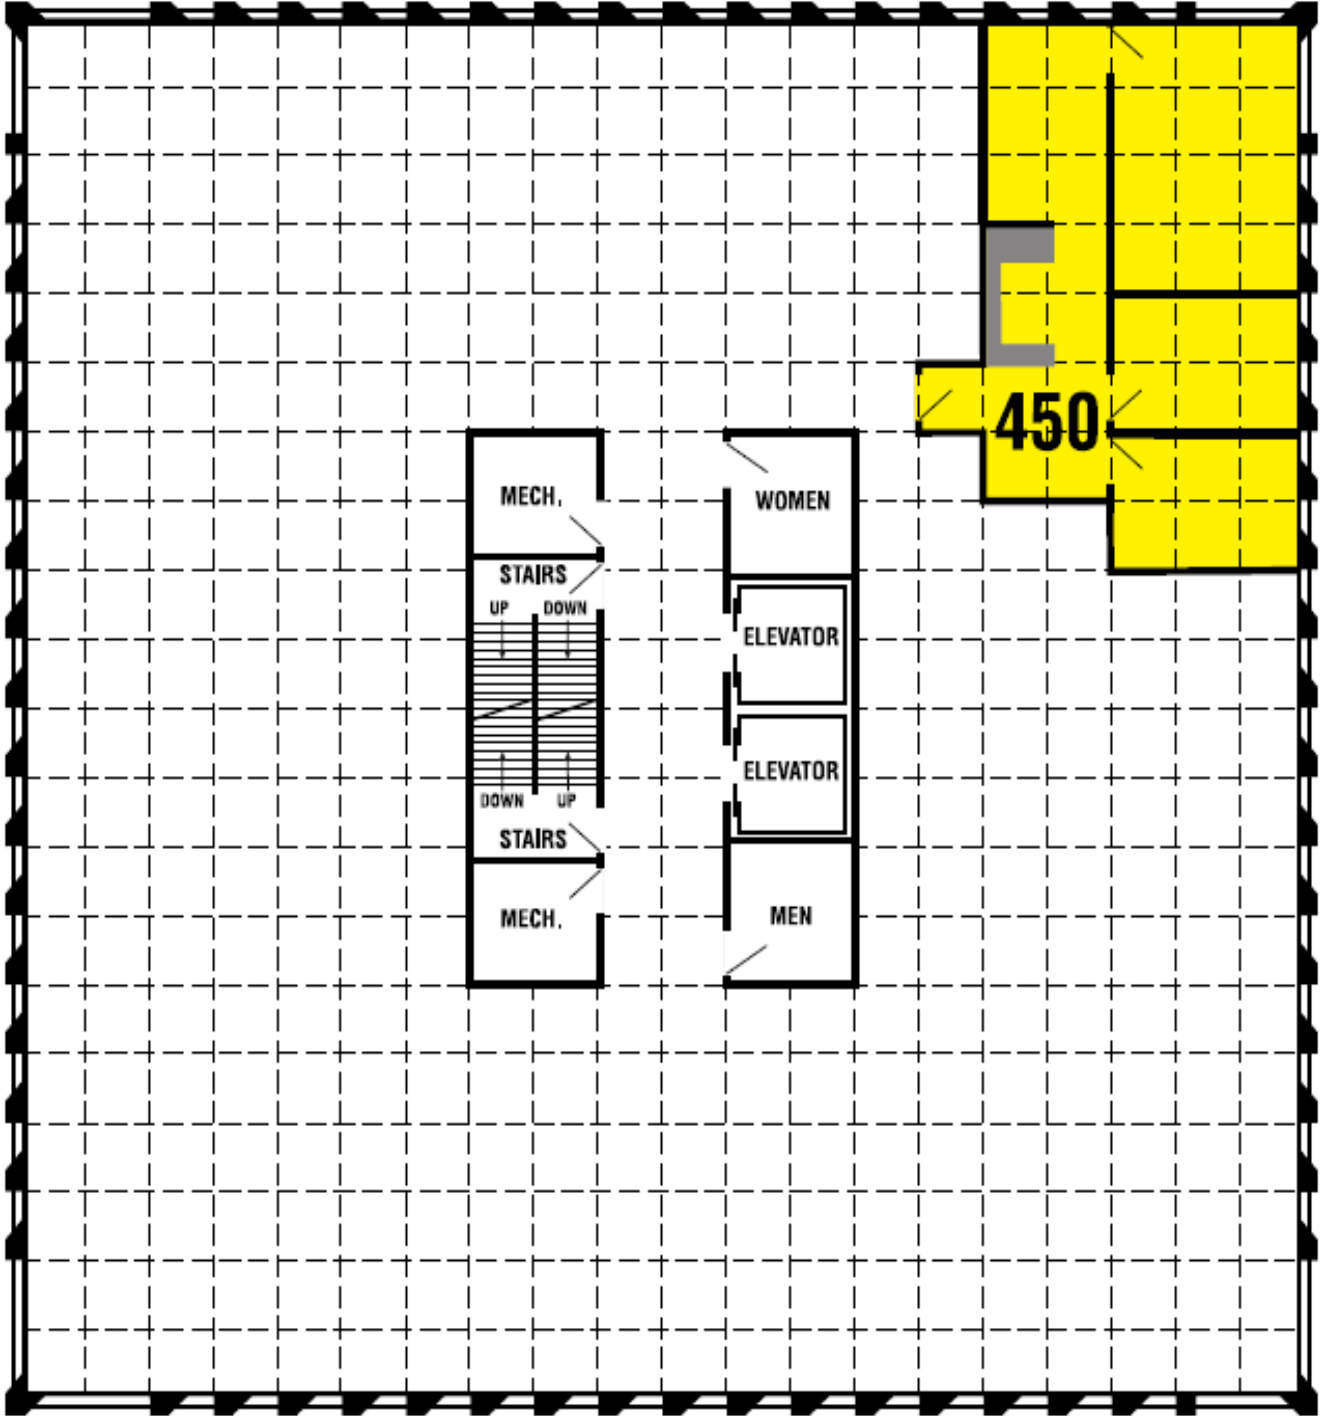

**2000 West Henderson Road  
Columbus, Ohio 43220**

EACH SQUARE = Approximately 5 feet

**FOURTH FLOOR**

SUITE 450

2.00% TOTAL AREA

1050 SQ. FT. NET

+ 126 SQ. FT. COMMON

= 1176 SQ. FT. GROSS