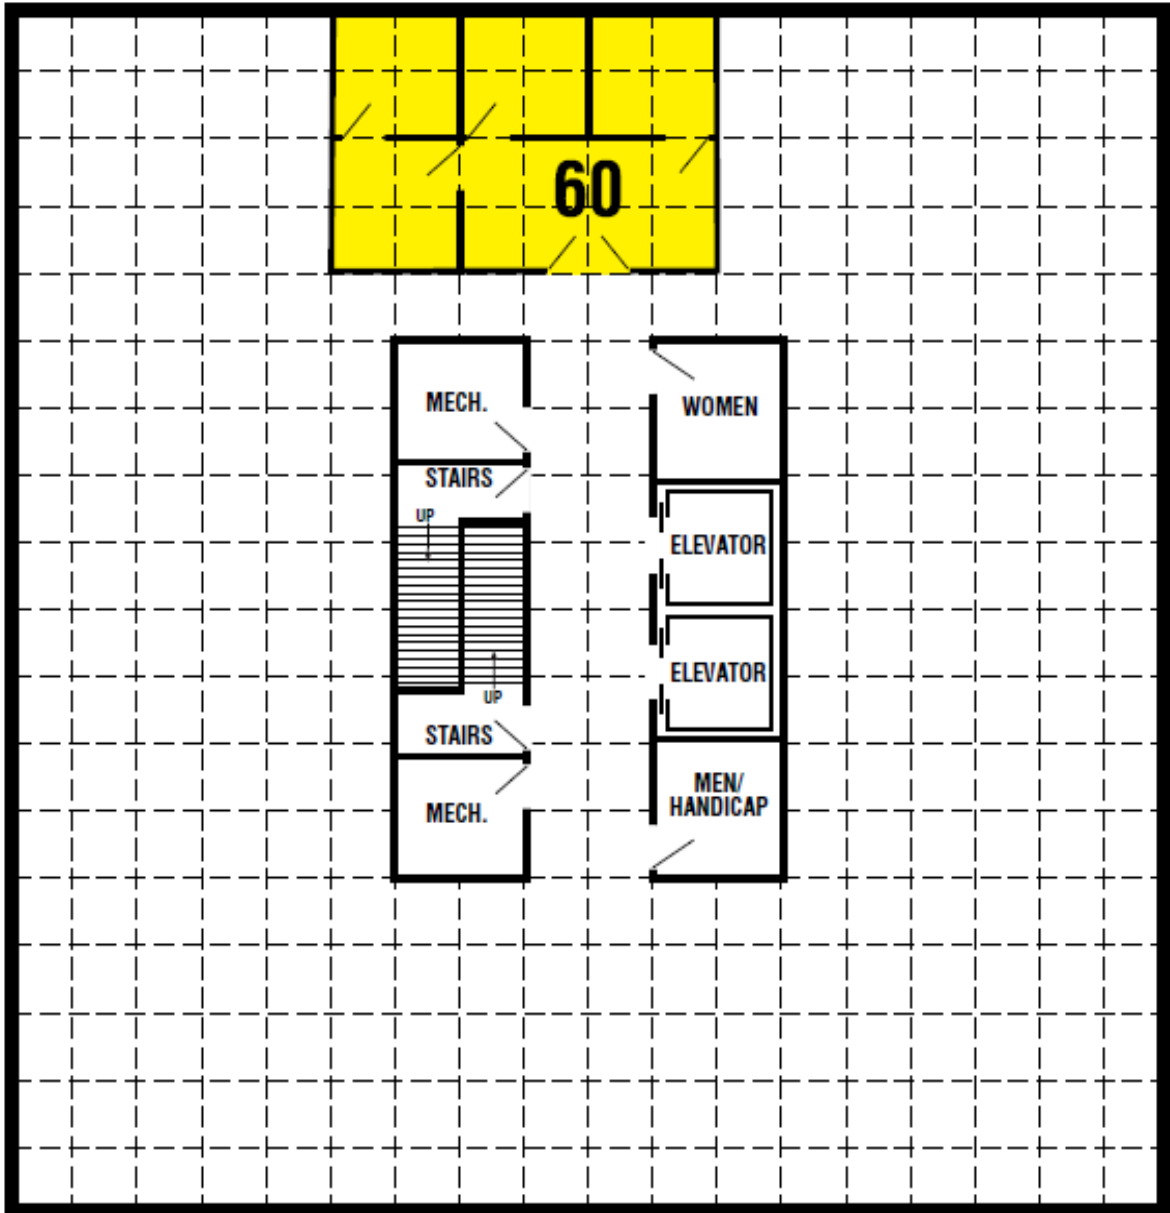

WesBanco Bank Building
2000 West Henderson Road
Columbus, Ohio 43220

EACH SQUARE = Approximately 5 feet

LOWER LEVEL

SUITE 60

1.293% TOTAL AREA

600 SQ. FT. NET

+ 72 SQ. FT. COMMON

= 672 SQ. FT. GROSS